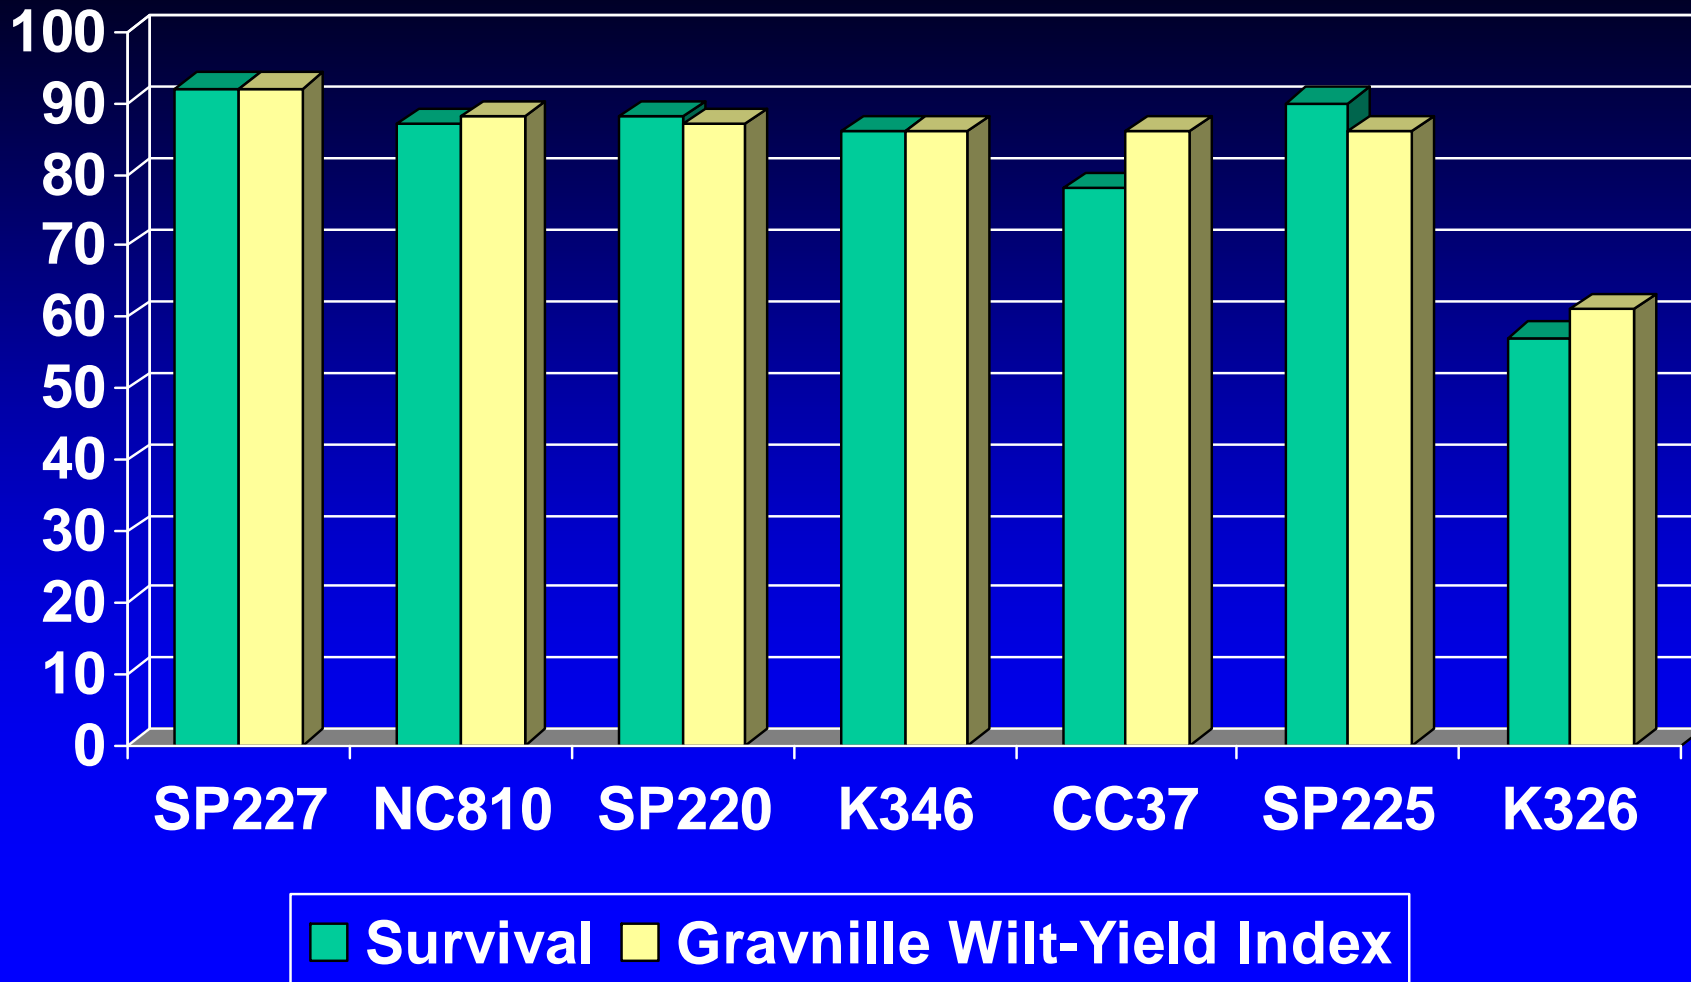

2008 Flue-Cured Tobacco Granville Wilt Resistance Ratings