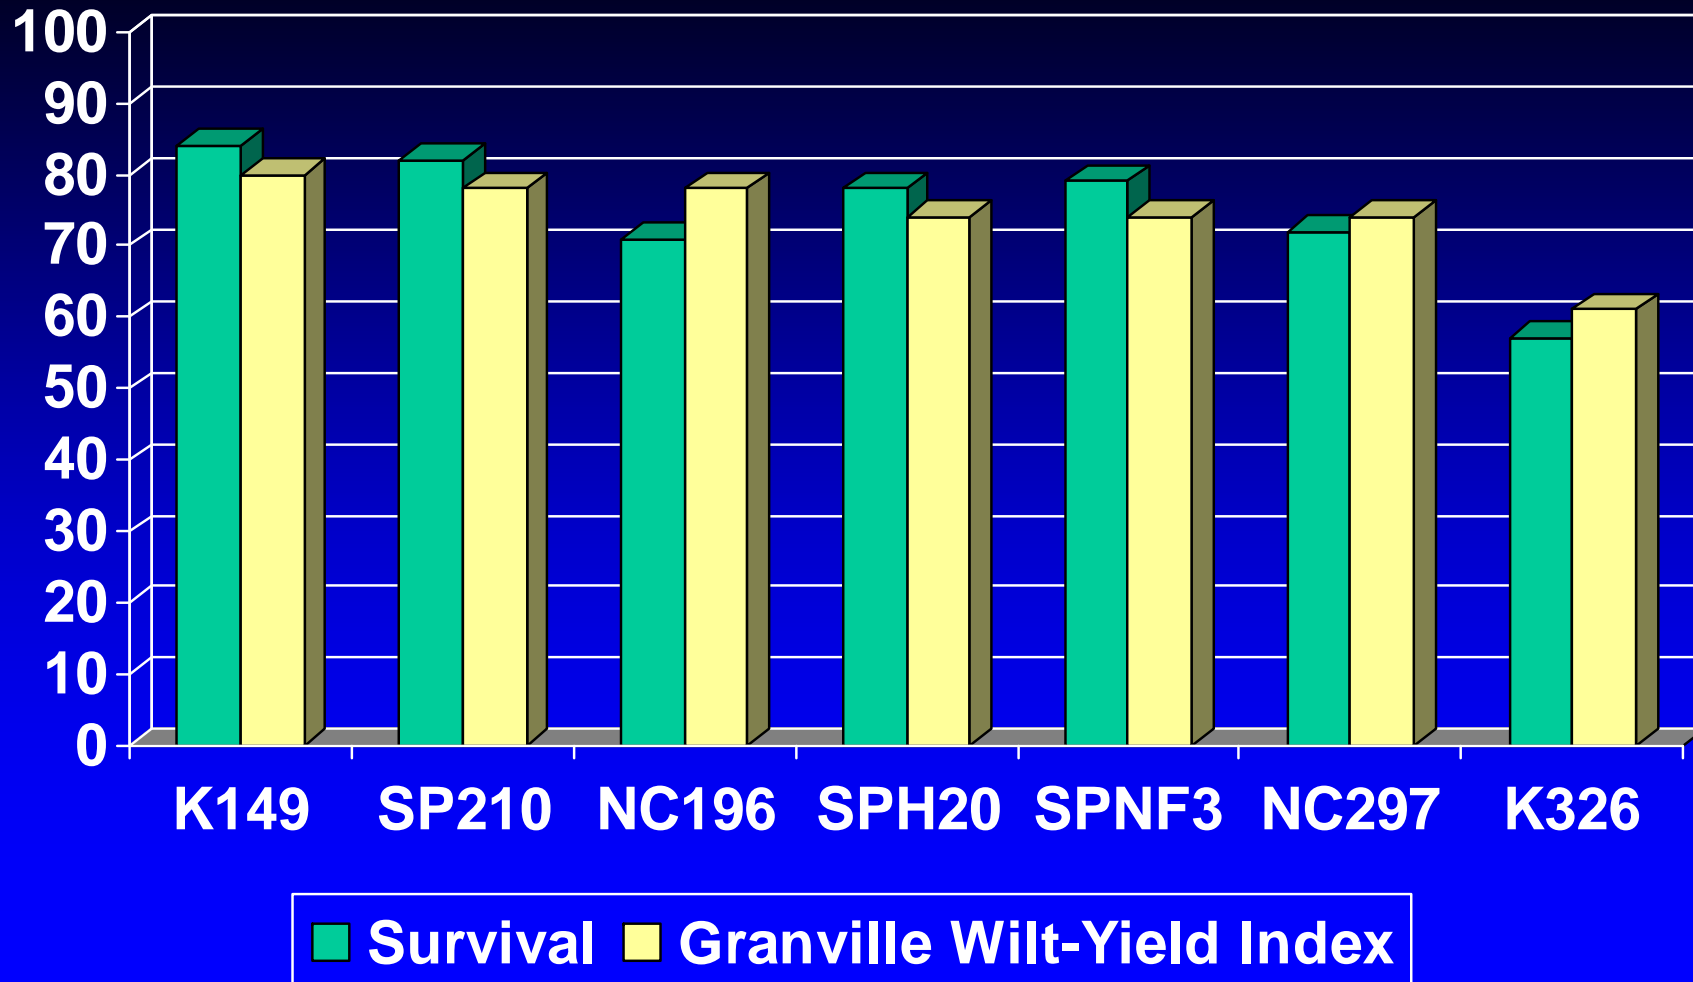

2008 Flue-Cured Tobacco Granville Wilt Resistance Ratings