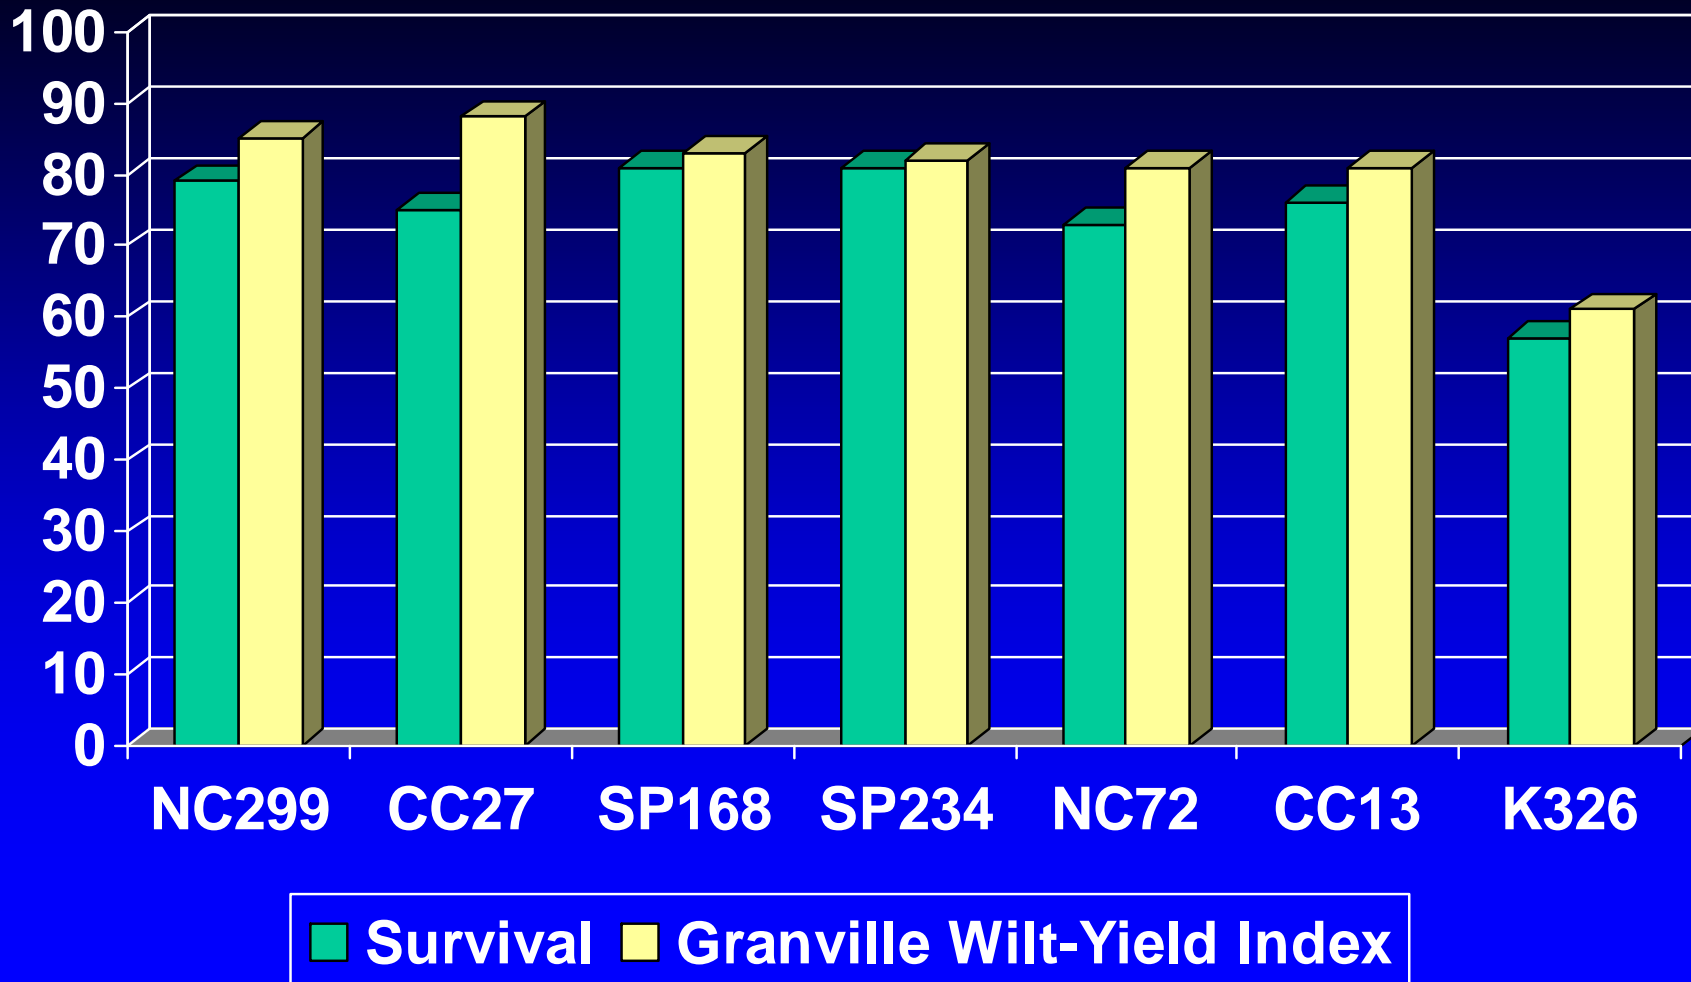

2008 Flue-Cured Tobacco Granville Wilt Resistance Ratings