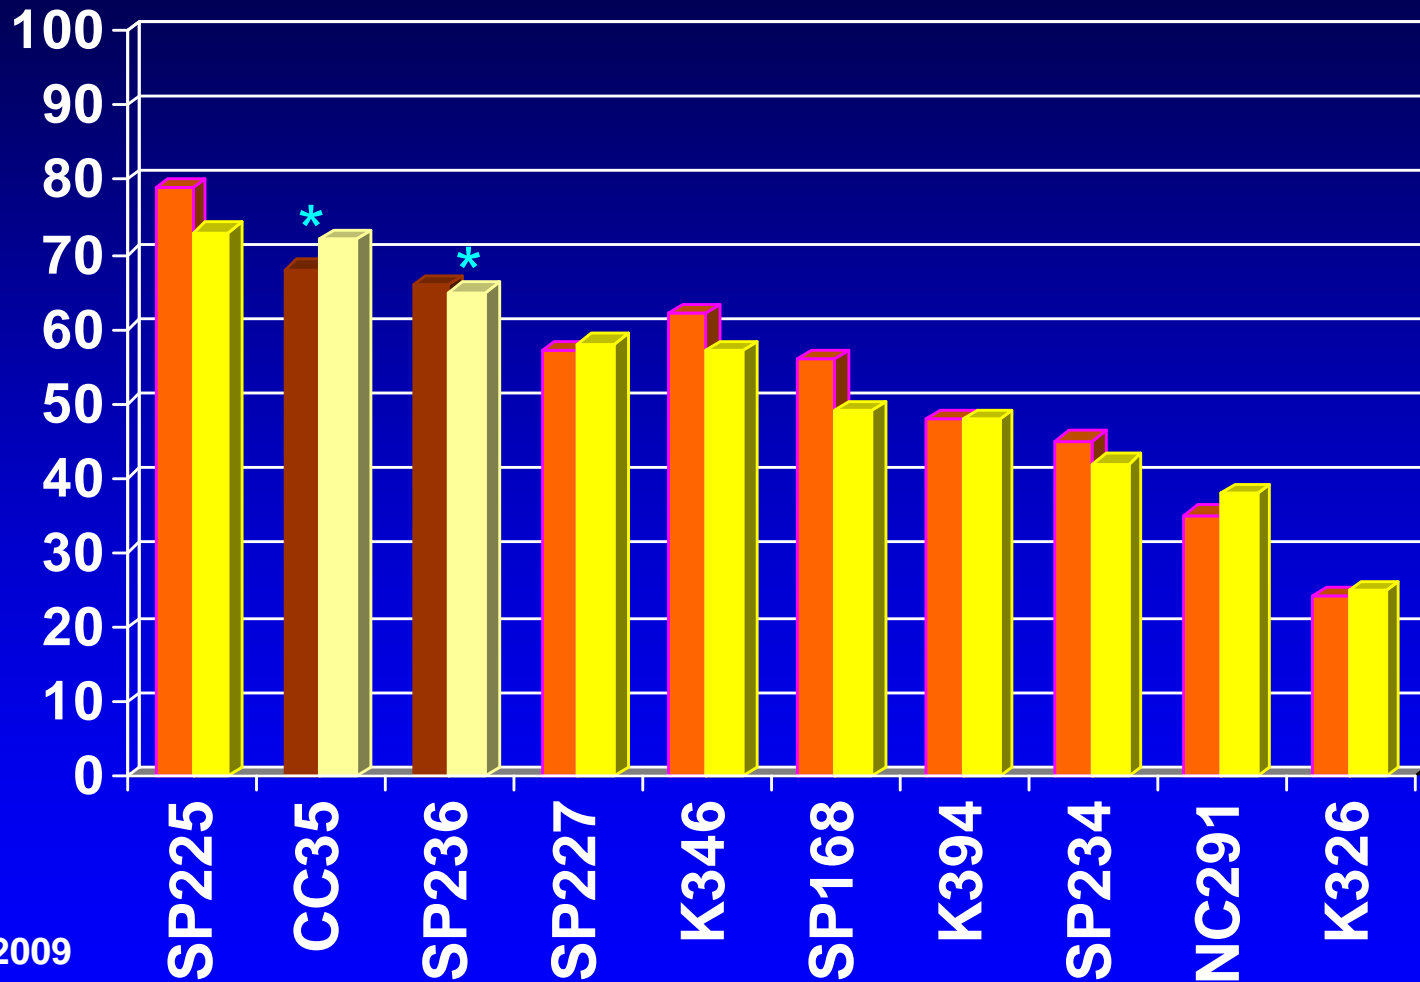

Granville Wilt Resistance Ratings for select & new flue-cured tobacco varieties in 2009

Granville Wilt Resistance Ratings for select & new flue-cured tobacco varieties in 2009

2009 Flue-Cured Tobacco Black Shank Resistance

(Race 1 ONLY)

* = new
Variety in 2009

■ % Survival only ■ Black Shank-Yield Index

2009 Flue-Cured Tobacco Black Shank Resistance

(Race 1 ONLY)

* = new
Variety in 2009

■ % Survival only ■ Black Shank-Yield Index