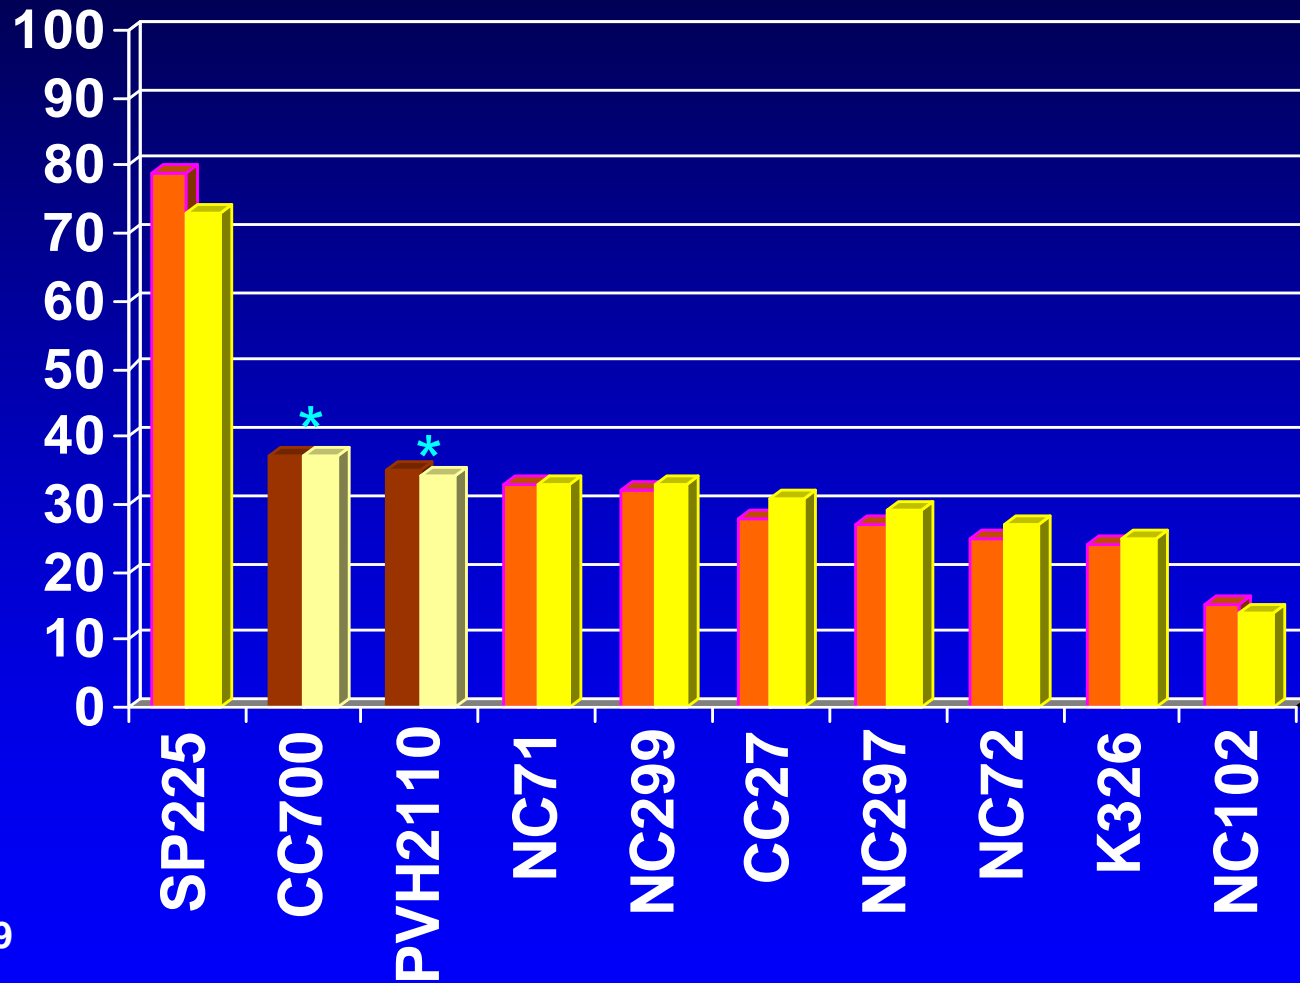

(Race 1 ONLY)

* = new
Variety in 2009

■ % Survival only ■ Black Shank-Yield Index

2009 Flue-Cured Tobacco Black Shank Resistance

(Race 1 ONLY)

* = new
Variety in 2009

■ % Survival only ■ Black Shank-Yield Index