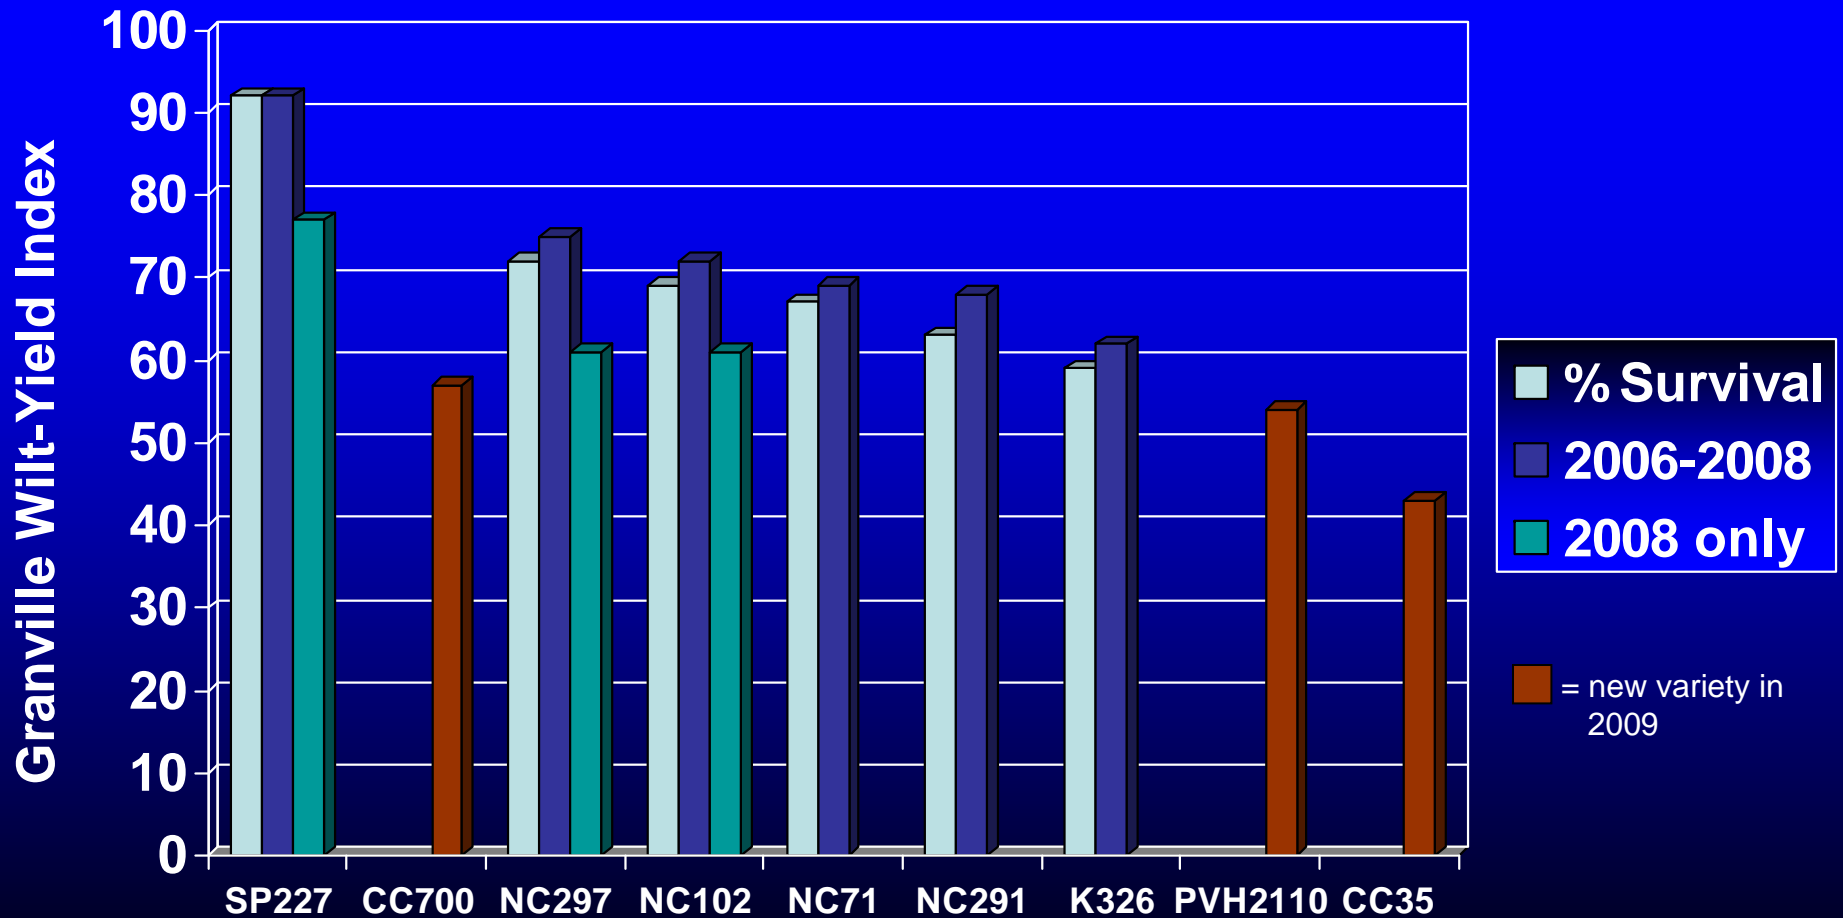

Granville Wilt Resistance Ratings for select & new flue-cured tobacco varieties in 2009

Granville Wilt Resistance Ratings for select & new flue-cured tobacco varieties in 2009

2009 Flue-Cured Tobacco Black Shank Resistance

(Race 1 ONLY)

* = new
Variety in 2009

■ % Survival only ■ Black Shank-Yield Index

2009 Flue-Cured Tobacco Black Shank Resistance

(Race 1 ONLY)

* = new
Variety in 2009

■ % Survival only ■ Black Shank-Yield Index