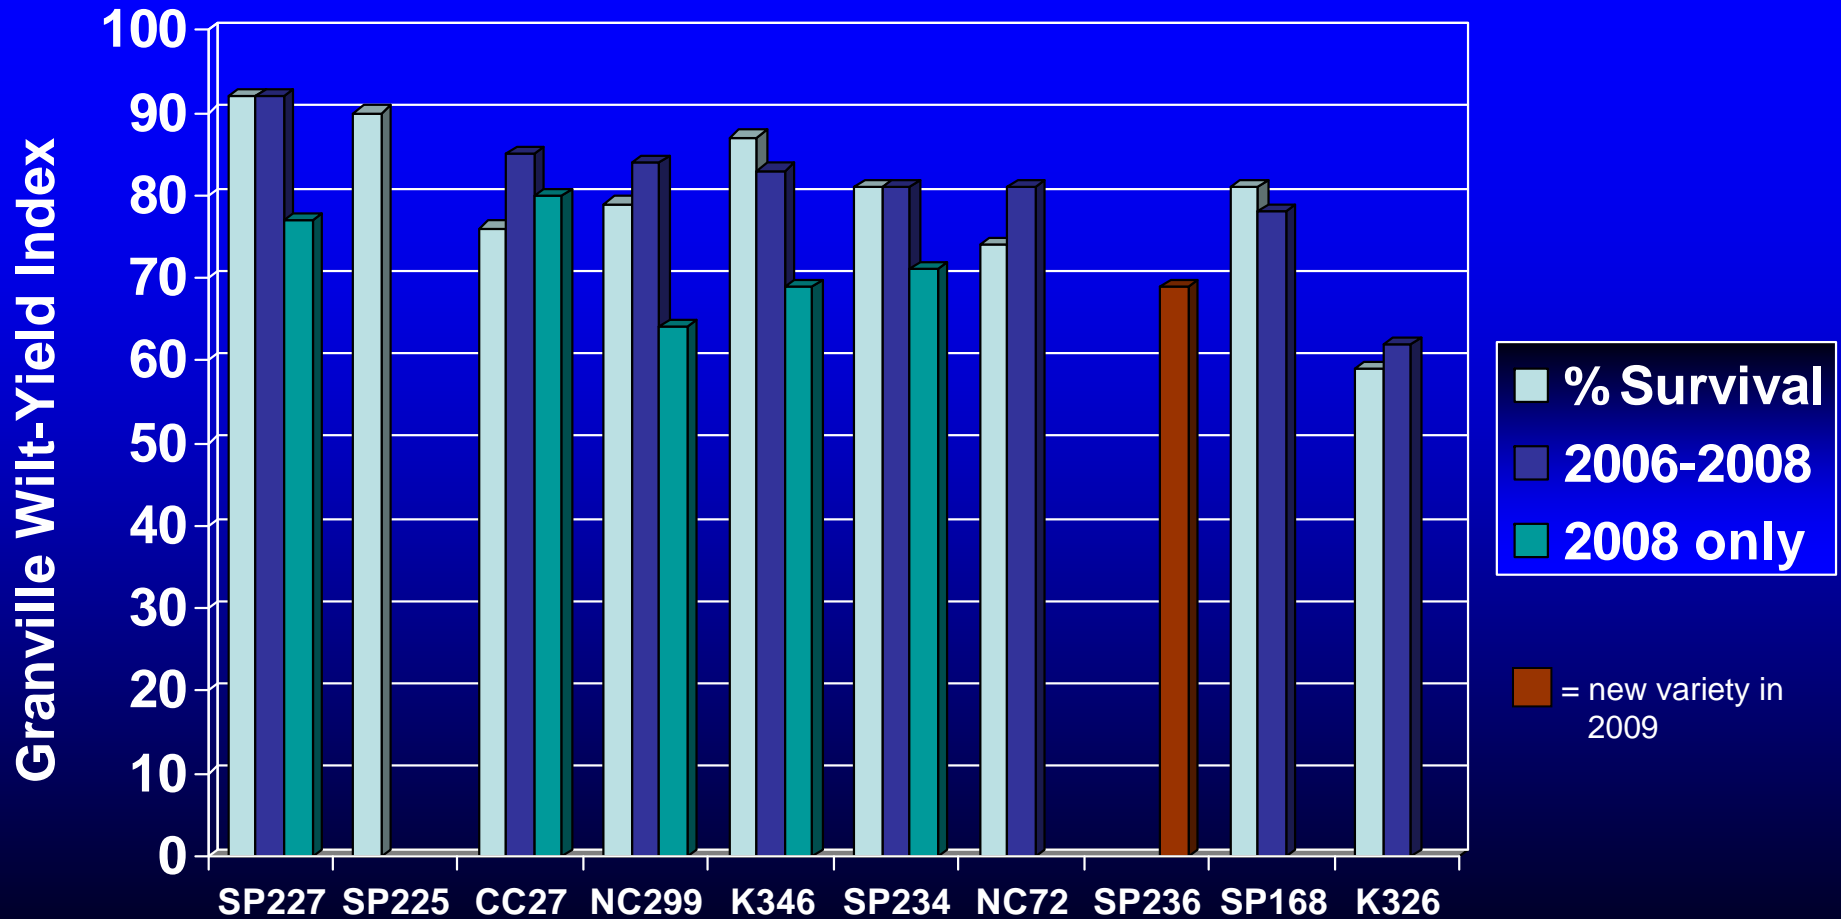

Granville Wilt Resistance Ratings for select & new flue-cured tobacco varieties in 2009

Granville Wilt Resistance Ratings for select & new flue-cured tobacco varieties in 2009

2009 Flue-Cured Tobacco Black Shank Resistance

(Race 1 ONLY)

* = new
Variety in 2009

■ % Survival only ■ Black Shank-Yield Index

2009 Flue-Cured Tobacco Black Shank Resistance

(Race 1 ONLY)

* = new
Variety in 2009

■ % Survival only ■ Black Shank-Yield Index